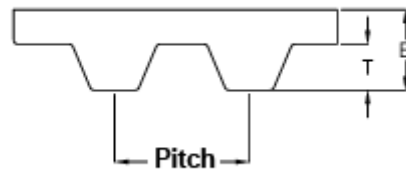

# Data Sheet

Article number: 602931410081

Description: Gates Open timing belt rubber  
H-150-glass cord

## Measures

---

B = 4.3  
Pitch = 1/2"  
T = 2.29  
Width = 150